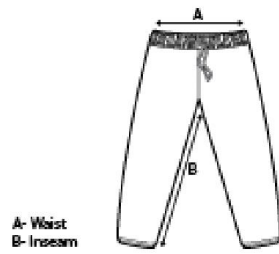

Adult Size Chart – Sweatpants:

Size	Relaxed Waist	Inseam
SM	13 "	29 "
MD	14 "	29.5 "
LG	15 "	30 "
XL	16 "	30.5 "
2XL	18 "	31 "

A- Waist
B- Inseam

Adult Hoodie Size Chart:

Size	A	B	C
SM	20 "	26 "	33 "
MD	22 "	27 "	34 "
LG	24 "	28 "	35 "
XL	26 "	29 "	36 "
2XL	28 "	30 "	37 "
3XL	30 "	31 "	38 "
4XL	32 "	32 "	39 "
5XL	34 "	33 "	40 "

A- Width
B- Height
C- Sleeve Center Back