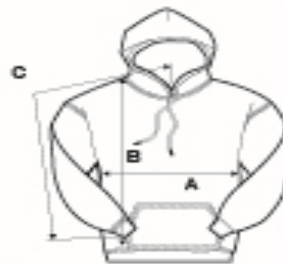

Adult Size Chart – Sweatpants:

Size	Relaxed Waist	Inseam
SM	13 "	29 "
MD	14 "	29.5 "
LG	15 "	30 "
XL	16 "	30.5 "
2XL	18 "	31 "

A- Waist
B- Inseam

Adult Hoodie Size Chart:

Size	A	B	C
SM	20 "	26 "	33 "
MD	22 "	27 "	34 "
LG	24 "	28 "	35 "
XL	26 "	29 "	36 "
2XL	28 "	30 "	37 "
3XL	30 "	31 "	38 "
4XL	32 "	32 "	39 "
5XL	34 "	33 "	40 "

A- Width
B- Height
C- Sleeve Center Back